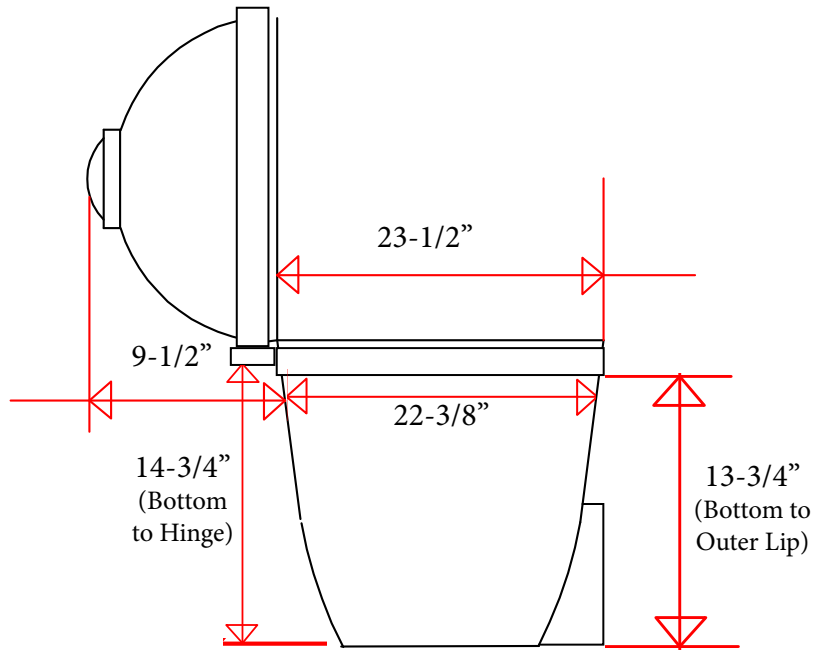

Vision Grills Dimensions for Built In / Outdoor Kitchen

(tolerance +/- 1/4")

Vision Grills
help@visiongrills.com
877-917-4273