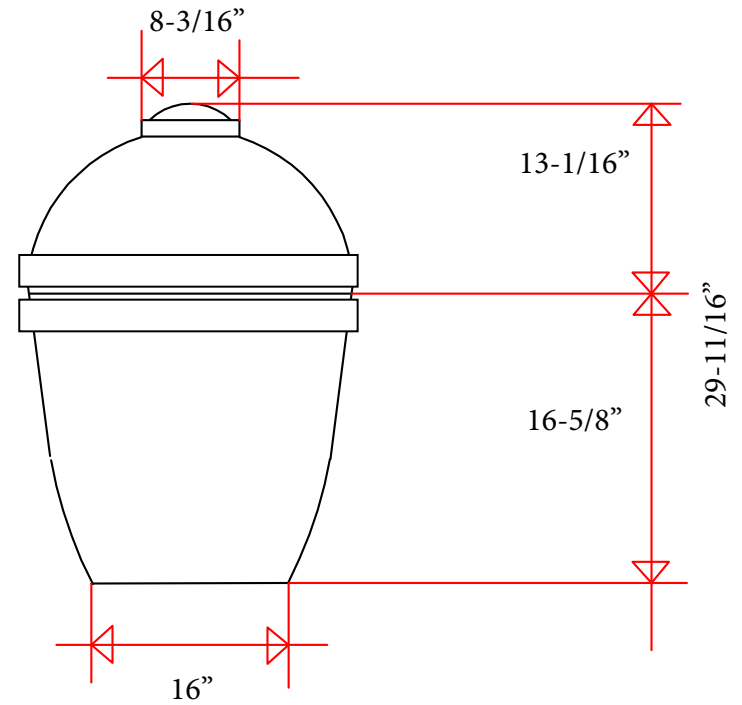

Vision Grills Dimensions for Built In / Outdoor Kitchen

(tolerance +/- 1/4")

Vision Grills
help@visiongrills.com
877-917-4273