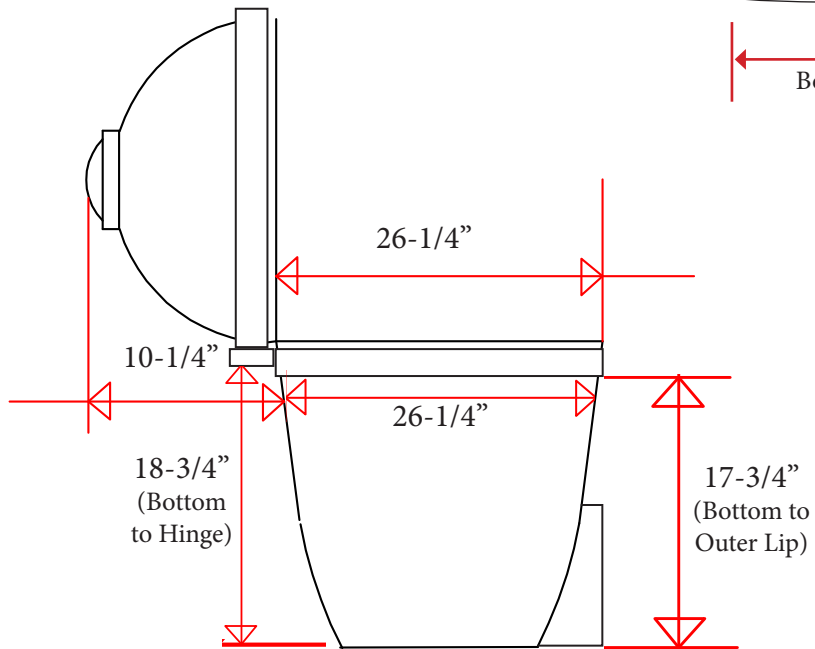

# Large Plus Vision Grills Dimensions for Built In / Outdoor Kitchen

(tolerance +/- 1/4")

Stainless Steel  
Cooking Grate

**Vision Grills**  
help@visiongrills.com  
877-917-4273