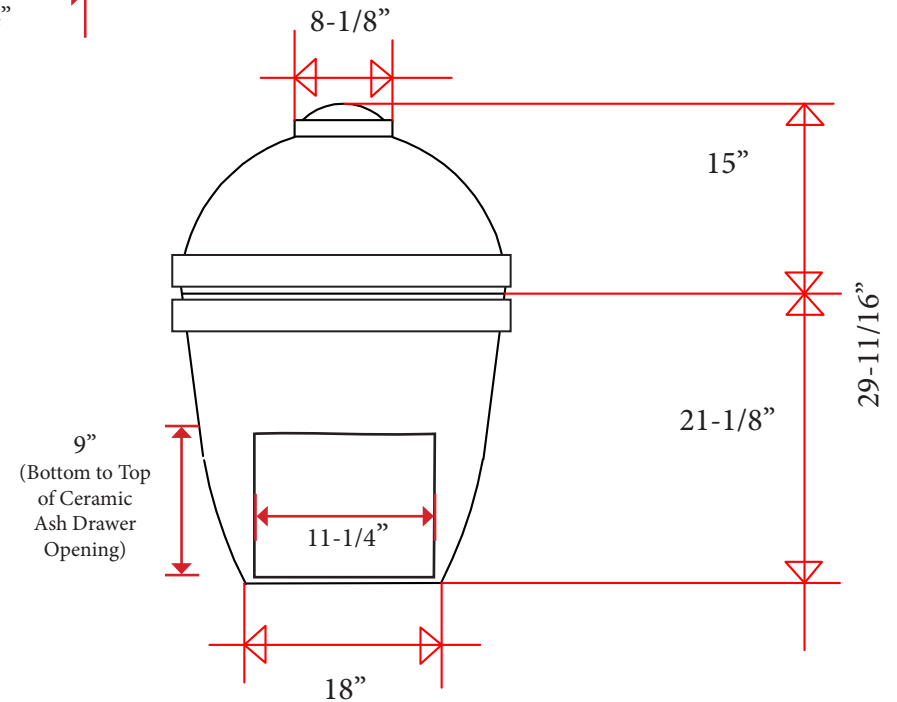

# Large Plus Vision Grills Dimensions for Built In / Outdoor Kitchen

(tolerance +/- 1/4")

Stainless Steel  
Cooking Grate

**Vision Grills**  
help@visiongrills.com  
877-917-4273