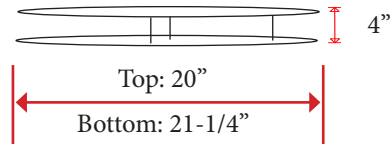

# Large Plus Vision Grills Dimensions for Built In / Outdoor Kitchen

(tolerance +/- 1/4")

Stainless Steel  
Cooking Grate

**Vision Grills**  
help@visiongrills.com  
877-917-4273