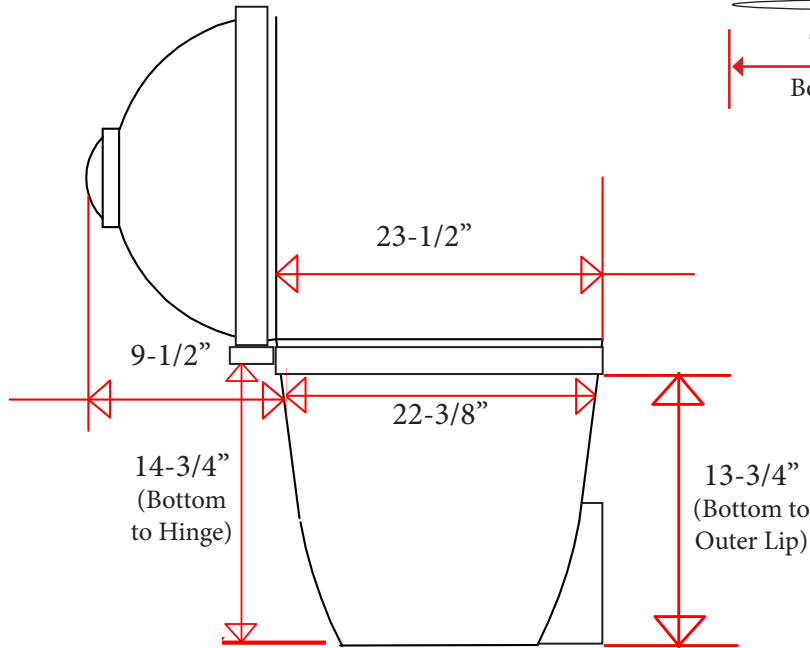

# Professional S Series Vision Grills Dimensions for Built In / Outdoor Kitchen

(tolerance +/- 1/4")

Stainless Steel Cooking Grate

**Vision Grills**  
[help@visiongrills.com](mailto:help@visiongrills.com)  
 877-917-4273