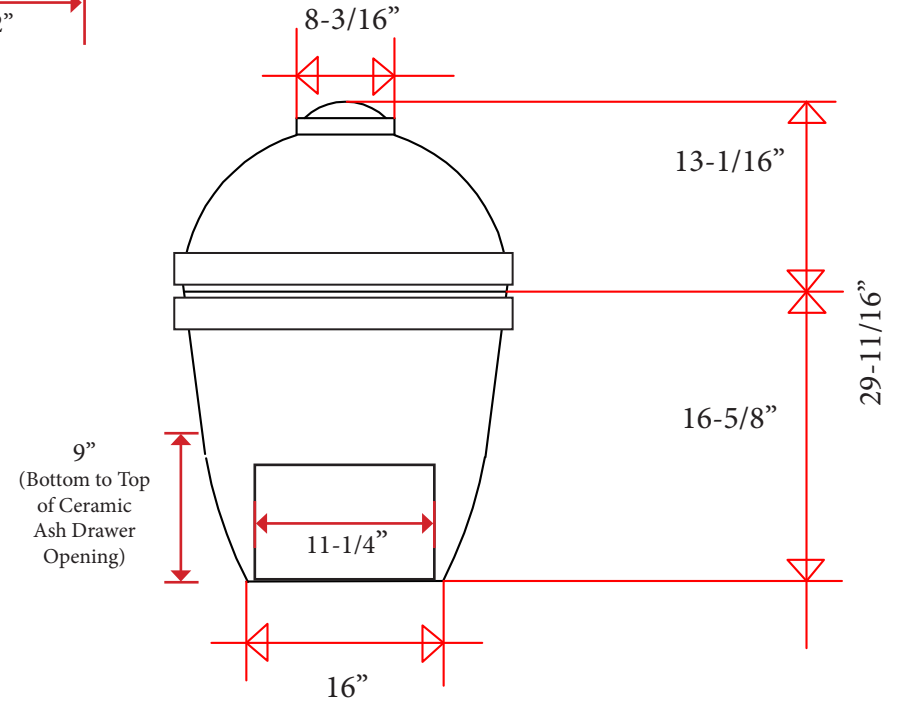

# Professional S Series Vision Grills Dimensions for Built In / Outdoor Kitchen

(tolerance +/- 1/4")

Stainless Steel Cooking Grate

**Vision Grills**  
[help@visiongrills.com](mailto:help@visiongrills.com)  
 877-917-4273