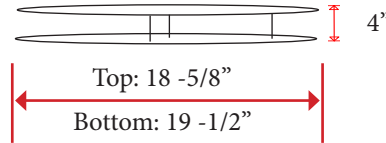

# Professional S Series Vision Grills Dimensions for Built In / Outdoor Kitchen

(tolerance +/- 1/4")

Stainless Steel Cooking Grate

**Vision Grills**  
[help@visiongrills.com](mailto:help@visiongrills.com)  
 877-917-4273