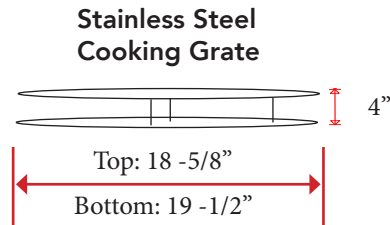

Vision Grills Pro Series Dimensions for Built In / Outdoor Kitchen

(tolerance +/- 1/4")

Vision Grills
 help@visiongrills.com
 877-917-4273