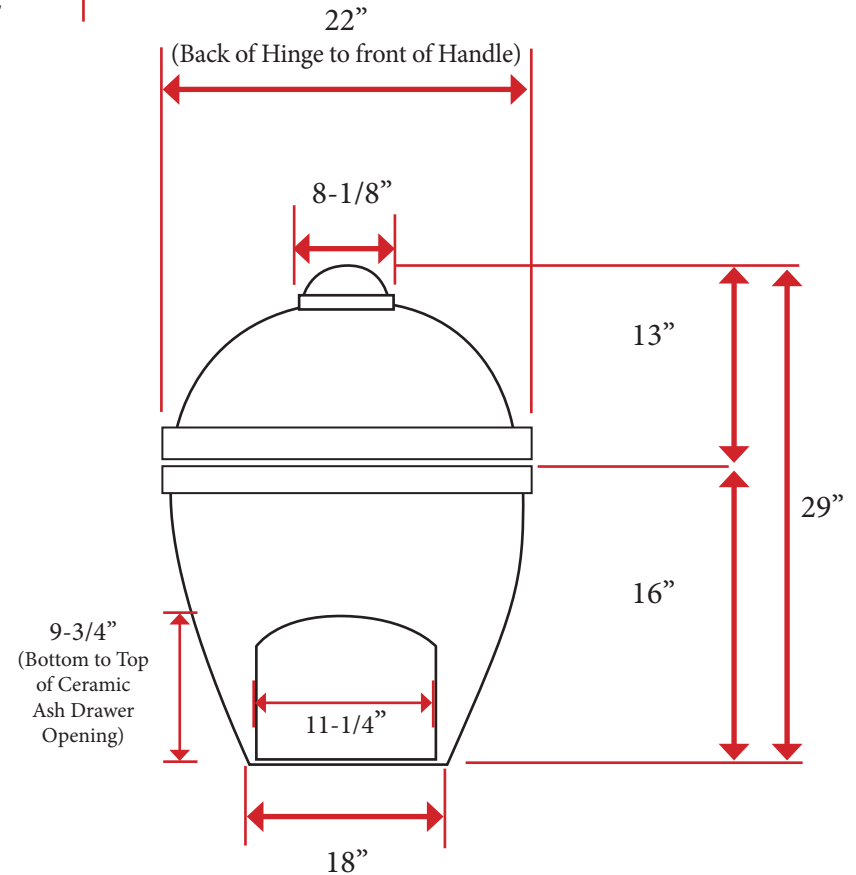

Vision Grills Pro Series Dimensions for Built In / Outdoor Kitchen

(tolerance +/- 1/4")

Vision Grills
 help@visiongrills.com
 877-917-4273