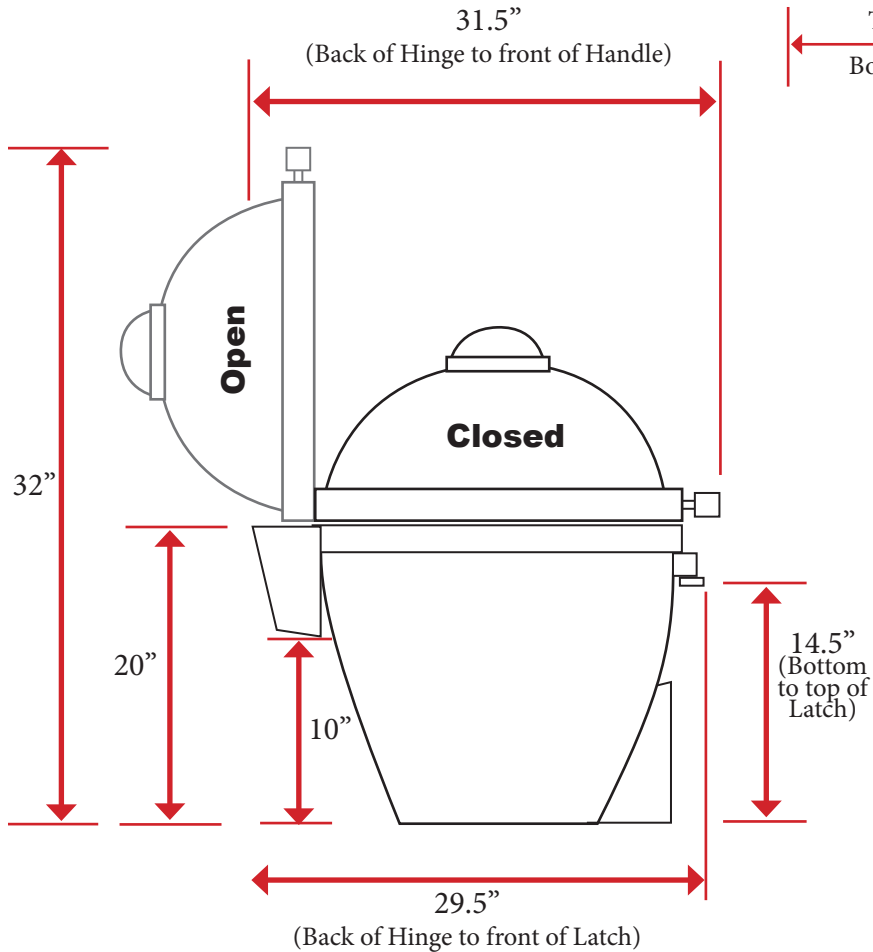

Vision Grills Pro Series Dimensions for Built In / Outdoor Kitchen

(tolerance +/- 1/4")

Vision Grills
 help@visiongrills.com
 877-917-4273